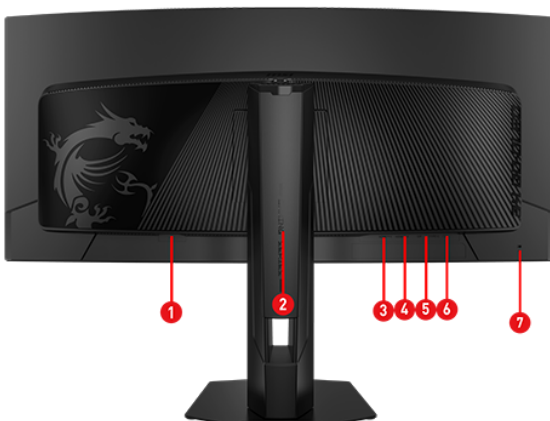

MONITOR

MAG 341CQP QD-OLED X28

MAG 341CQP QD-OLED X28

PATH TO THE FUTURE

The MSI MAG 341CQP QD-OLED X28 Gaming Monitor, 34 inches of stunning QD-OLED, 3440x1440 (UWQHD) and 280Hz for ultra-smooth visuals. Perfect for competitive gamers seeking immersion.

Picture and logos

SELLING POINTS

- The latest 5th-Gen QD-OLED Panel - A new RGB Stripe sub-pixel layout for sharper visuals
- DarkArmor Film- Delivers 40% deeper blacks and a 2.5x more scratch-resistant screen surface.
- Uniform Luminance - HDR Curve Customization allowing you to customize the HDR curve and enjoy a smoothly uniform HDR experience.
- MSI OLED Care 2.0 - Reduced the risk of OLED image sticking / burn-in.
- Incredible HDR visual - VESA DisplayHDR True Black 500.
- Peak 1300 Nits-delivers a superior HDR experience with 1300 nits peak brightness.
- 5-layer tandem OLED panel with EL Gen 3 technology - Light efficiency up to 30%.
- Ensures the color meets the market standard - Delta E \leq 2.
- Crystal-Clear Motion - VESA ClearMR 15000 certified.
- 3-Year Burn-In Warranty - Including coverage for OLED burn-in.