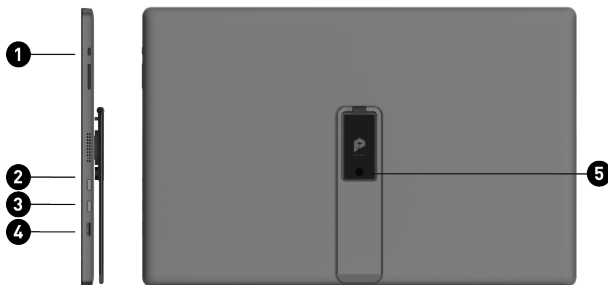

### SELLING POINTS

- 15.6" FHD IPS Panel - Enhance your viewing experience.
- Portable Design helps bring it anywhere you want without strain or pressure with a protection bag.
- Tripod Socket design makes it more flexible to stand by you.
- An Extended Stand encourages a more upright screen position, ensuring better ergonomic comfort.
- Ultra slim profile with a 1.08 cm (0.4") only thickness, and extremely light weighing in only at 0.75 kg (1.65 lbs).
- MSI EyesErgo technology with Anti-flicker, Less Blue Light, and Anti-glare panel to protect your eyes.
- Type-C/mini HDMI™ Multi Input - allowing you to connect to any device effortlessly, such as a smartphone, camera, laptop, or PC.
- Ergonomically designed fold-out kickstand with a 0° ~ 180° design enables you to orient the screen in both portrait and landscape modes.
- L-shaped Cables prevent cable bending, ensuring convenience and uninterrupted use.
- Ergonomic software, Display Kit, provides the most convenient tool, the proper color & display mode to you while working with it every day.
- Built-in Speakers - Allow you a great audio experience while on the move.