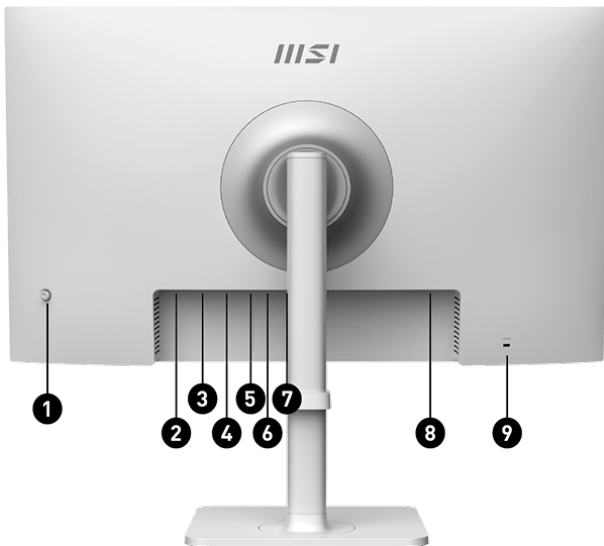

1. 5-Way Navi-Key
2. 1x USB 5Gbps Type-B
3. 2x USB 5Gbps Type-A
4. 1x Type-C (DP alt.) w/ 65W PD
5. 1x DisplayPort 1.2a
6. 1x HDMI™ 2.0b (FHD@144Hz)
7. 1x Headphone-out
8. AC-in
9. Kensington-Lock