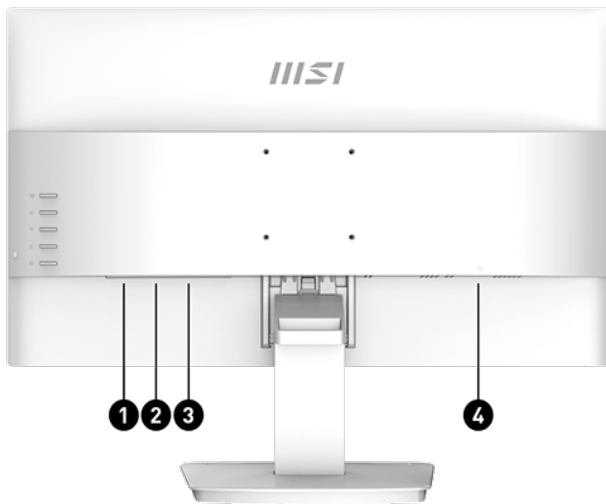

1. 1x DC Jack
2. 1x DisplayPort 1.2a
3. 1x HDMI™ (1.4b)
4. 1x Kensington Lock
5. OSD Buttons

SPECIFICATION

Model	Part No	9S6-3BA9CH-063
	Color	ID1/White-White
	Local Dimming	N/A
Display	Screen Size	23.8" (60cm)
	Active Display Area (mm)	527.04(H)x296.46(V)
	Curvature	Flat
	Panel Type	VA
	Resolution	1920x1080 (FHD)
	Pixel pitch (mm)	0.2745(H)x0.2745(V)
	Aspect Ratio	16:9
	Dynamic Refresh Rate technology	Adaptive-Sync
	Dynamic Refresh Rate Activated Range	48~100Hz
	SDR Brightness (nits)	300
	Contrast Ratio	4000:1
	DCR (Dynamic Contrast Ratio)	10000000:1
	Signal Frequency	N/A
	Refresh Rate	100HZ
	Response Time (MPRT)	N/A
	Response Time (GTG)	N/A
	View Angles	N/A
	NTSC (CIE1976 area percentage/overlap)	N/A
	NTSC (CIE1931 area percentage/overlap)	N/A
	sRGB (CIE1976 area percentage/overlap)	N/A
	sRGB (CIE1931 area percentage/overlap)	N/A
	Adobe RGB (CIE1976 area percentage/overlap)	N/A
	Adobe RGB (CIE1931 area percentage/overlap)	N/A
	DCI-P3 (CIE1976 area percentage/overlap)	N/A
	DCI-P3 (CIE1931 area percentage/overlap)	N/A
	Rec.709 (CIE1976 area percentage/overlap)	N/A
	Rec.709 (CIE1931 area percentage/overlap)	N/A
	Rec.2020 (CIE1976 area percentage/overlap)	N/A
	Rec.2020 (CIE1931 area percentage/overlap)	N/A
	Surface Treatment	Anti-glare
	Display Colors	16.7M
	Color bit	N/A
	I/O Ports	Card reader
Lock type		Kensington Lock
HDMI		1
HDMI version		1.4b
HDMI HDCP version		1.4
DisplayPort		1
DisplayPort version		1.2a
DisplayPort HDCP version		1.3
Warranty	Warranty	24M
Power	Power Type	N/A
	Power Input	N/A
	On-mode Power Consumption (KWh/1000h)	N/A
	Annual Energy Consumption (KWh)	N/A
	Standby-mode Power Consumption (W)	N/A
	Off-mode Power Consumption (W)	N/A
	Energy Efficiency Rating	N/A
	Power Cord Type	C13