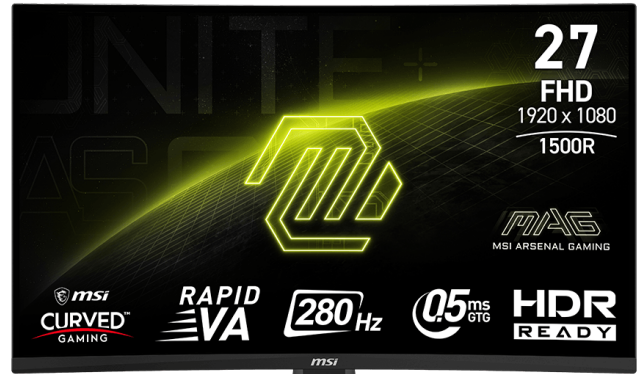

PATH TO THE FUTURE

Introducing the MSI MAG 276CXF esports gaming monitor. This cutting-edge monitor features a 27-inch FHD display with a lightning-fast 280Hz refresh rate and a rapid 0.5ms response time. With the MAG 276CXF, you will have the competitive advantage needed to outperform and defeat your opponents in gaming battles.

Picture and logos

SELLING POINTS

- Rapid VA Panel - Provides 0.5ms (GtG, Min.) response time, optimizes screen colors and brightness.
- 280Hz Refresh Rate - Respond faster with smoother frames.
- 0.5ms (GtG, Min.) Response Time - Eliminate screen tearing and choppy frame rates.
- AI Vision - The new AI Vision technology can not only reveal details in dark areas but also enhance overall brightness and saturate colors.
- Less Blue Light - Use a software solution to reduce the light emission in the blue-violet region of the blue light spectrum.