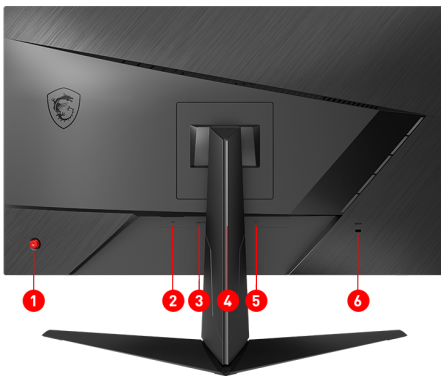

Picture and logos

System I/O-Ports

1. 5-way joystick navigator
2. DC Jack
3. 2x HDMI (1.4)
4. 1x Display Port (1.2a)
5. 1x Earphone out
6. Kensington lock

Specification

Display	Screen Size	23.8" (60cm)
	Active Display Area (mm)	527.04(H) x 296.46(V)
	Curvature	Flat
	Panel Type	IPS
	Resolution	1920x1080 (FHD)
	Pixel pitch	0.2745(H)x0.2745(V)
	Aspect Ratio	16:9
	Dynamic Refresh Rate technology	FreeSync Premium
	SDR Brightness (nits)	250
	Contrast Ratio	1000:1
	DCR (Dynamic Contrast Ratio)	100000000:1
	Signal Frequency	54~162 KHz(H) / 48~144 Hz(V)
	Activated Range	48Hz-144Hz
	Refresh Rate	144HZ
	Response Time (MPRT)	1ms(MPRT)
	Response Time (GTG)	4ms
	View Angles	178°(H)/178°(V)
	Surface Treatment	Anti-glare
	NTSC (CIE1976 area percentage/overlap)	111.3%/85.7%
	NTSC (CIE1931 area percentage/overlap)	91.4%/81.5%
	sRGB (CIE1976 area percentage/overlap)	127.7%/99.4%
	sRGB (CIE1931 area percentage/overlap)	129%/99.9%
	Adobe RGB (CIE1976 area percentage/overlap)	109.4%/90.3%
	Adobe RGB (CIE1931 area percentage/overlap)	95.6%/84.8%
	DCI-P3 (CIE1976 area percentage/overlap)	101.7%/94.6%
	DCI-P3 (CIE1931 area percentage/overlap)	95.1%/92.7%
	Rec.709 (CIE1976 area percentage/overlap)	127.7%/99.4%
	Rec.709 (CIE1931 area percentage/overlap)	129%/99.9%
	Display Colors	16.7M
	Color bit	8 bits
	Note_DP	1920 x 1080 (up to 144Hz)
	Note_HDMI	1920 x 1080 (up to 144Hz)
	Note_DVI	N/A
I/O Ports	HDMI	2
	HDMI version	1.4
	HDMI HDCP version	1.4
	DisplayPort	1
	DisplayPort version	1.2a
	DisplayPort HDCP version	1.3
	Headphone-out	1
	Lock type	Kensington Lock
Power	Power Supply Type	External Adaptor 20V 2.25A
	Power Input	100~240V, 50/60Hz
	Adapter's KC safety Number	SU10469-15001
	Power Cord Type	C5